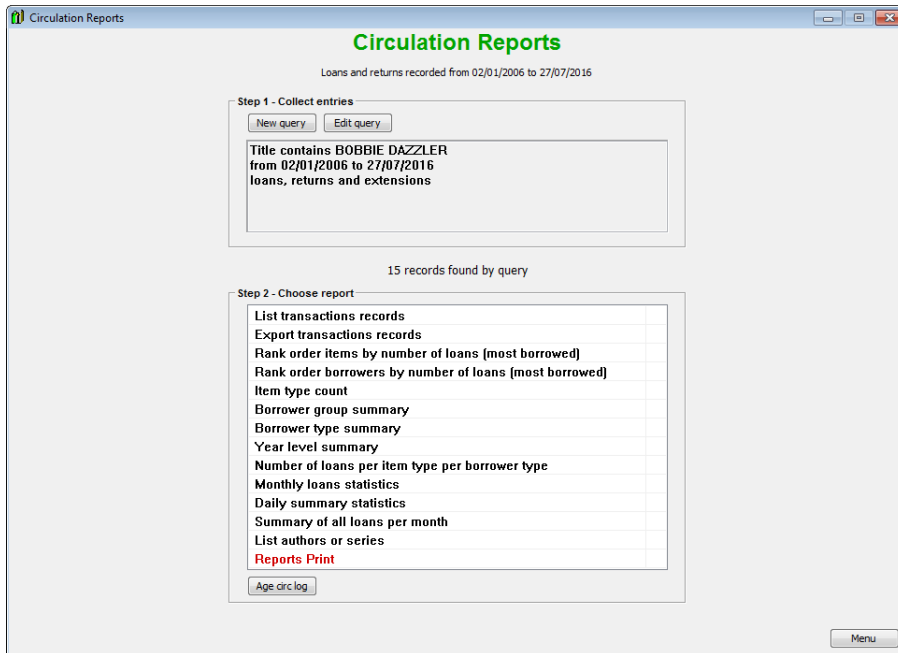

Reports

Circulation Reports in Reports allows analysing the loans and returns of items, borrowers, classes, etc. More steps are required but a list of previous borrowers can be obtained here, too.

Click on New Query to define a search query and set a range of dates.

Once the search is completed and entries have been found, click on **List transactions records**.

Type	Date	Time	Item	Title	Borrower	Name	Class
L	04/05/2011	09:33:00	10100	Bobbie Dazzler	157	MALONE, Autumn	2BG
R	11/05/2011	09:24:02	10100	Bobbie Dazzler	157	MALONE, Autumn	2BG
L	03/08/2011	13:10:00	10100	Bobbie Dazzler	98	HARRIS-WHELAN, F...	KFH
R	19/09/2011	12:59:06	10100	Bobbie Dazzler	98	HARRIS-WHELAN, F...	KFH
L	26/02/2013	09:39:02	10100	Bobbie Dazzler	396	DENMAN, Finn	KFH
R	05/03/2013	09:16:04	10100	Bobbie Dazzler	396	DENMAN, Finn	KFH
L	15/03/2013	11:20:02	10100	Bobbie Dazzler	285	CUTLER, Jay	TLC
R	05/04/2013	11:11:05	10100	Bobbie Dazzler	285	CUTLER, Jay	TLC
L	05/08/2013	11:13:04	10100	Bobbie Dazzler	391	MINKUS, Brett	KGL
R	12/08/2013	10:12:00	10100	Bobbie Dazzler	391	MINKUS, Brett	KGL
L	15/05/2014	12:27:47	10100	Bobbie Dazzler	200	HADDAD, Charlotte	2JS
R	22/05/2014	09:19:29	10100	Bobbie Dazzler	200	HADDAD, Charlotte	2JS
L	05/09/2014	08:54:48	10100	Bobbie Dazzler	9	GLYDE, Beth	1BG
L	08/10/2014	11:34:20	10100	Bobbie Dazzler	9	GLYDE, Beth	1BG
R	19/11/2014	08:26:20	10100	Bobbie Dazzler	9	GLYDE, Beth	1BG