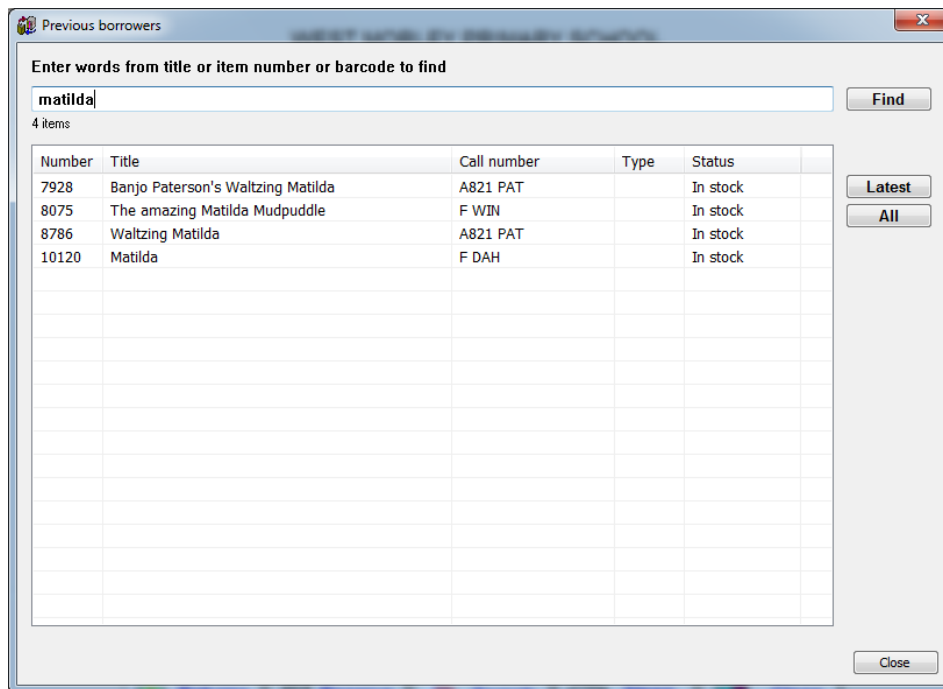

BOOKMARK FACT SHEET

Previous borrowers of a book

May 2015

Got to Circulation / Loans.

Click Edit and choose pervious borrowers

Type in the barcode or a word from the title to find the book. Highlight the one wanted.

Clicking latest. Clicking all will show all previous borrowers from the circulation log.

The same window can also be viewed in Cataloguing / AddEdit Items.

At the top, click on Lists then on Loan History.